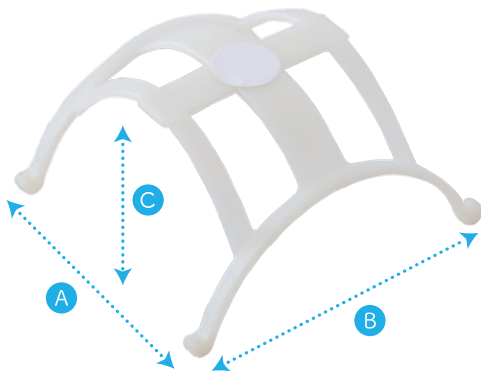

## Mask Bracket

No more stuffiness. Breathe with ease.  
Comfortable space for daily mask use.

Non-slip patch

Just slip it in a mask and use it.  
Creates a comfortable mask space for the mouth.

- ✔ Eliminates the feeling of suffocation.
- ✔ Washable with water and can be sanitized with alcohol. Reusable.\*
- ✔ Non-slip patch secures mask from slipping.
- ✔ Breathability is improved inside the mask with no stuffiness.
- ✔ Gentle on the skin with less facial contact.
- ✔ Expands vertically, making it easier to talk and prevents mask from slipping.

\* The non-slip patch will wear out.

## HOW TO USE

Attach Inner Arch+ to the mask before you wear it each time.

### Product dimensions

Product sizes : [A] 65mm [B] 75mm [C] 42mm  
Material : Elastomer Color : Clear white